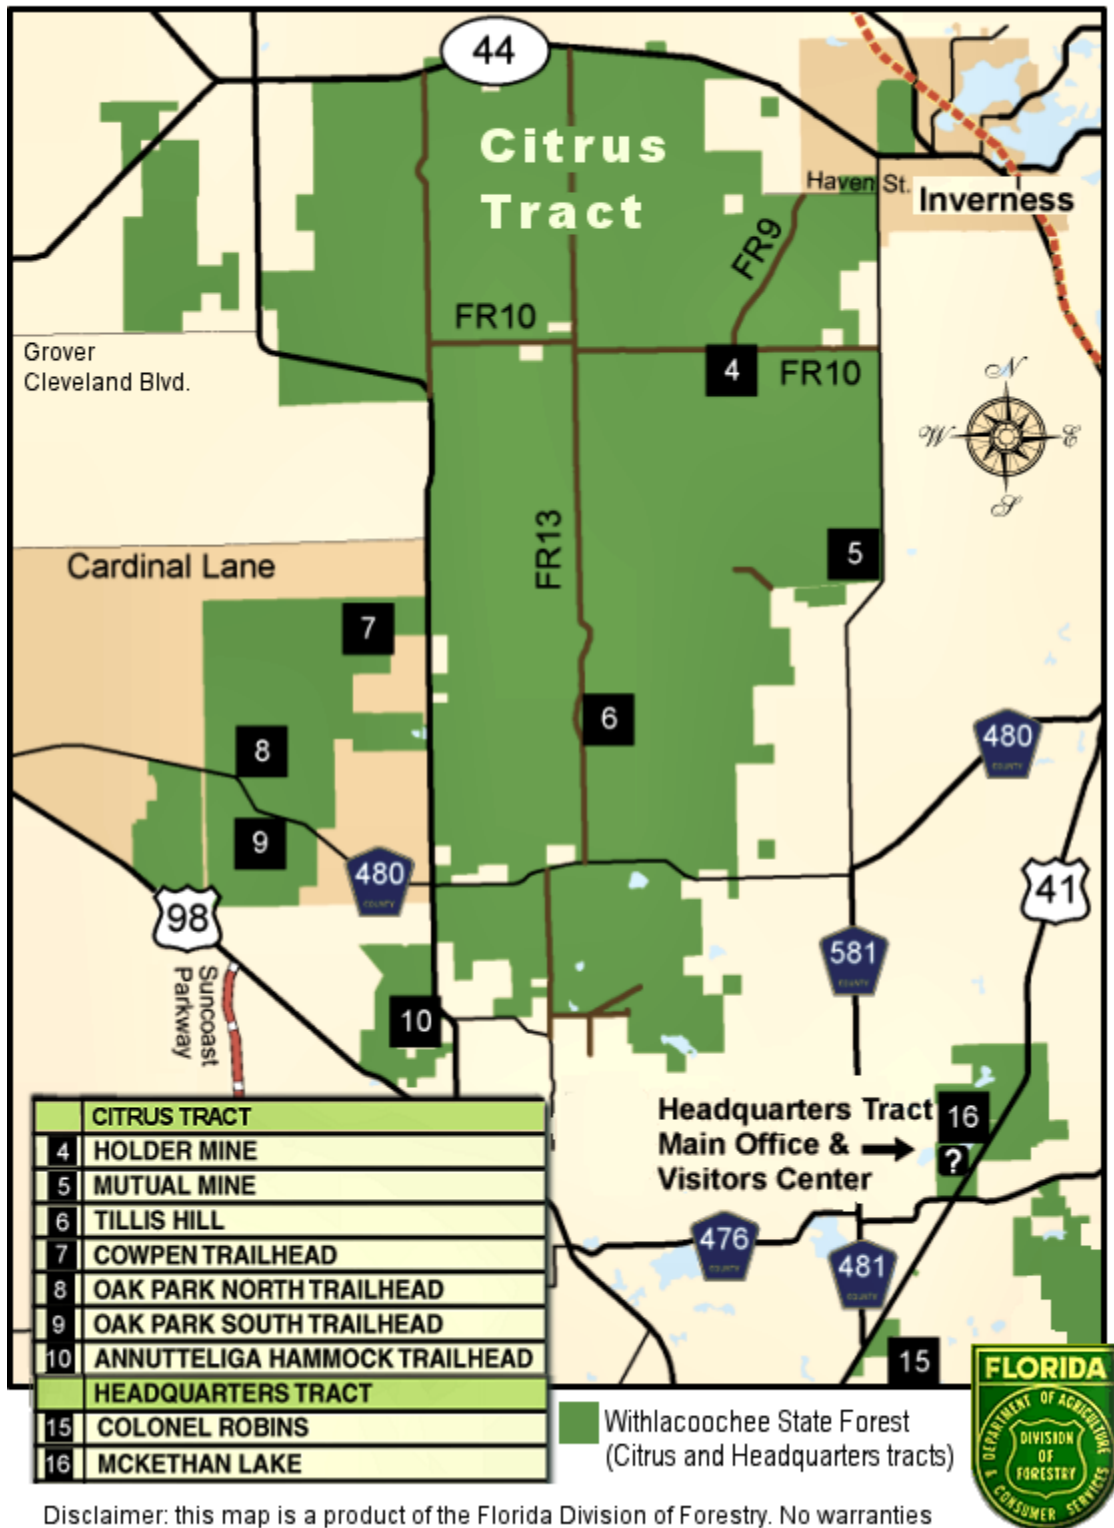

Withlacoochee State Forest:
Map of the **Citrus** and **Headquarters** Tracts

Disclaimer: this map is a product of the Florida Division of Forestry. No warranties are provided for the data therein, its use or its interpretation. July, 2007